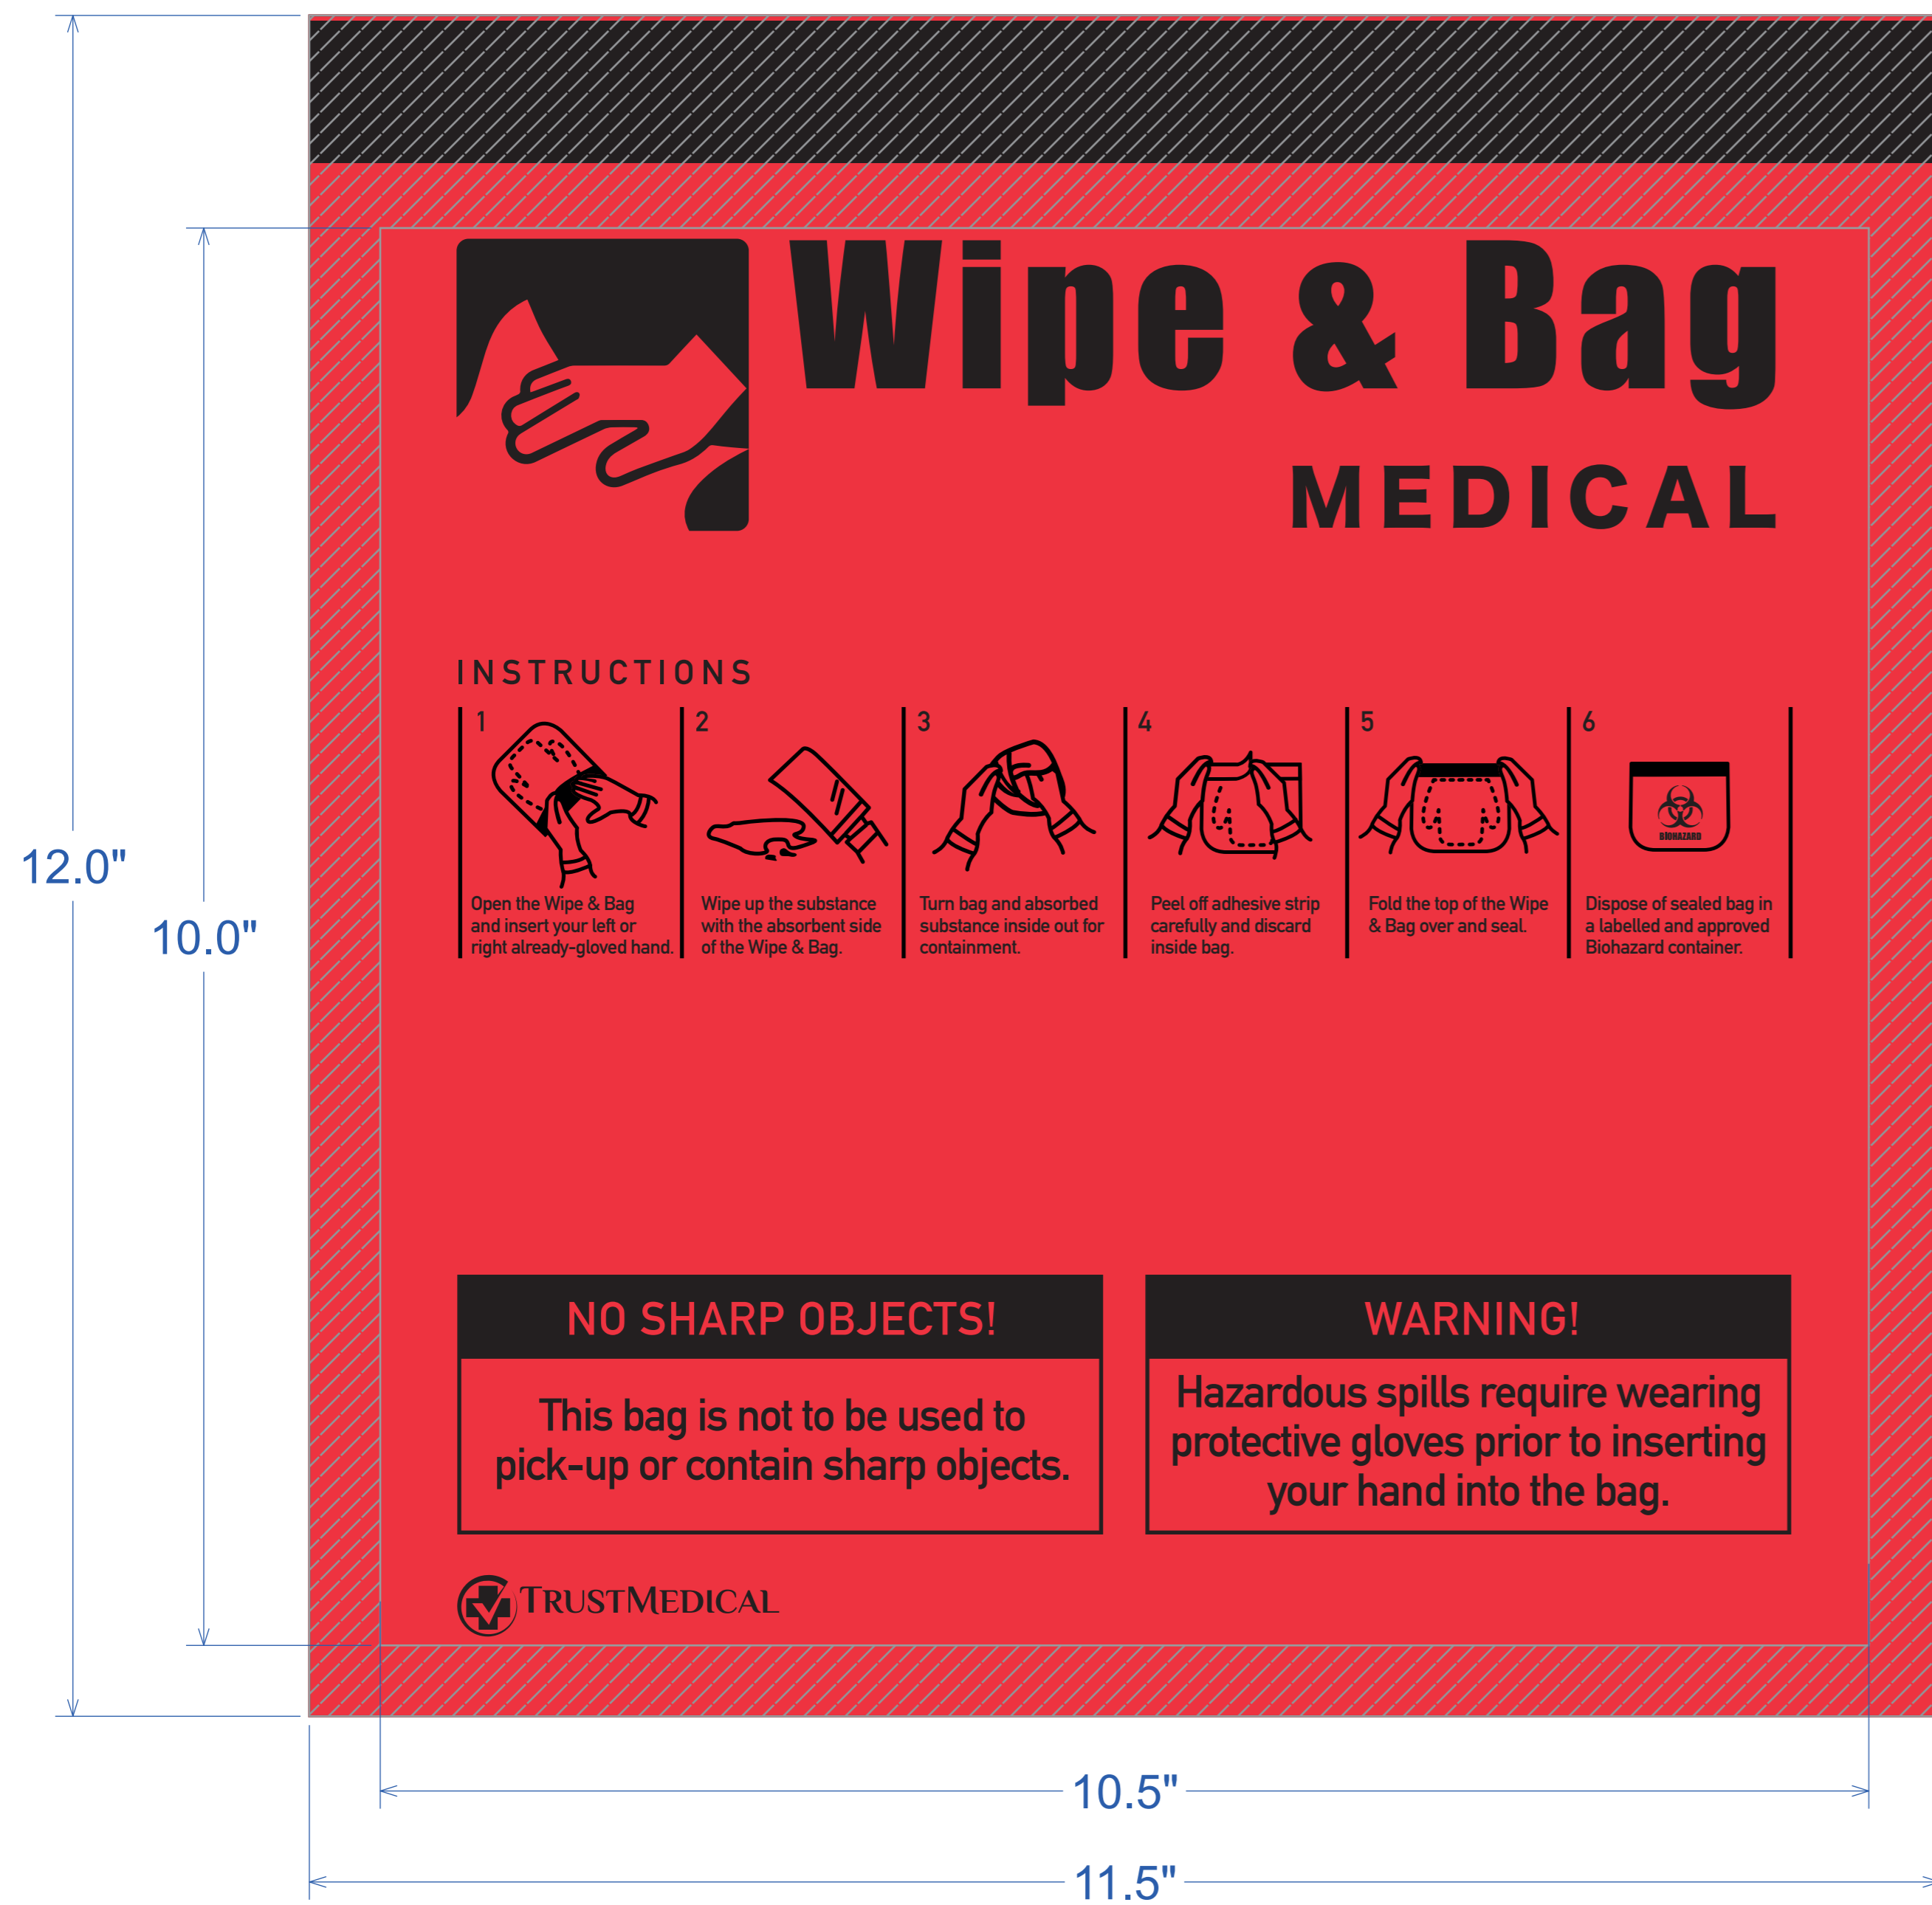

Safe Area, No Print

Self-adhesive Tape

Film Color - PANTONE 032 C

Outside

Inside

ONE COLOR RANDOMLY PRINTED ON THIS SIDE.