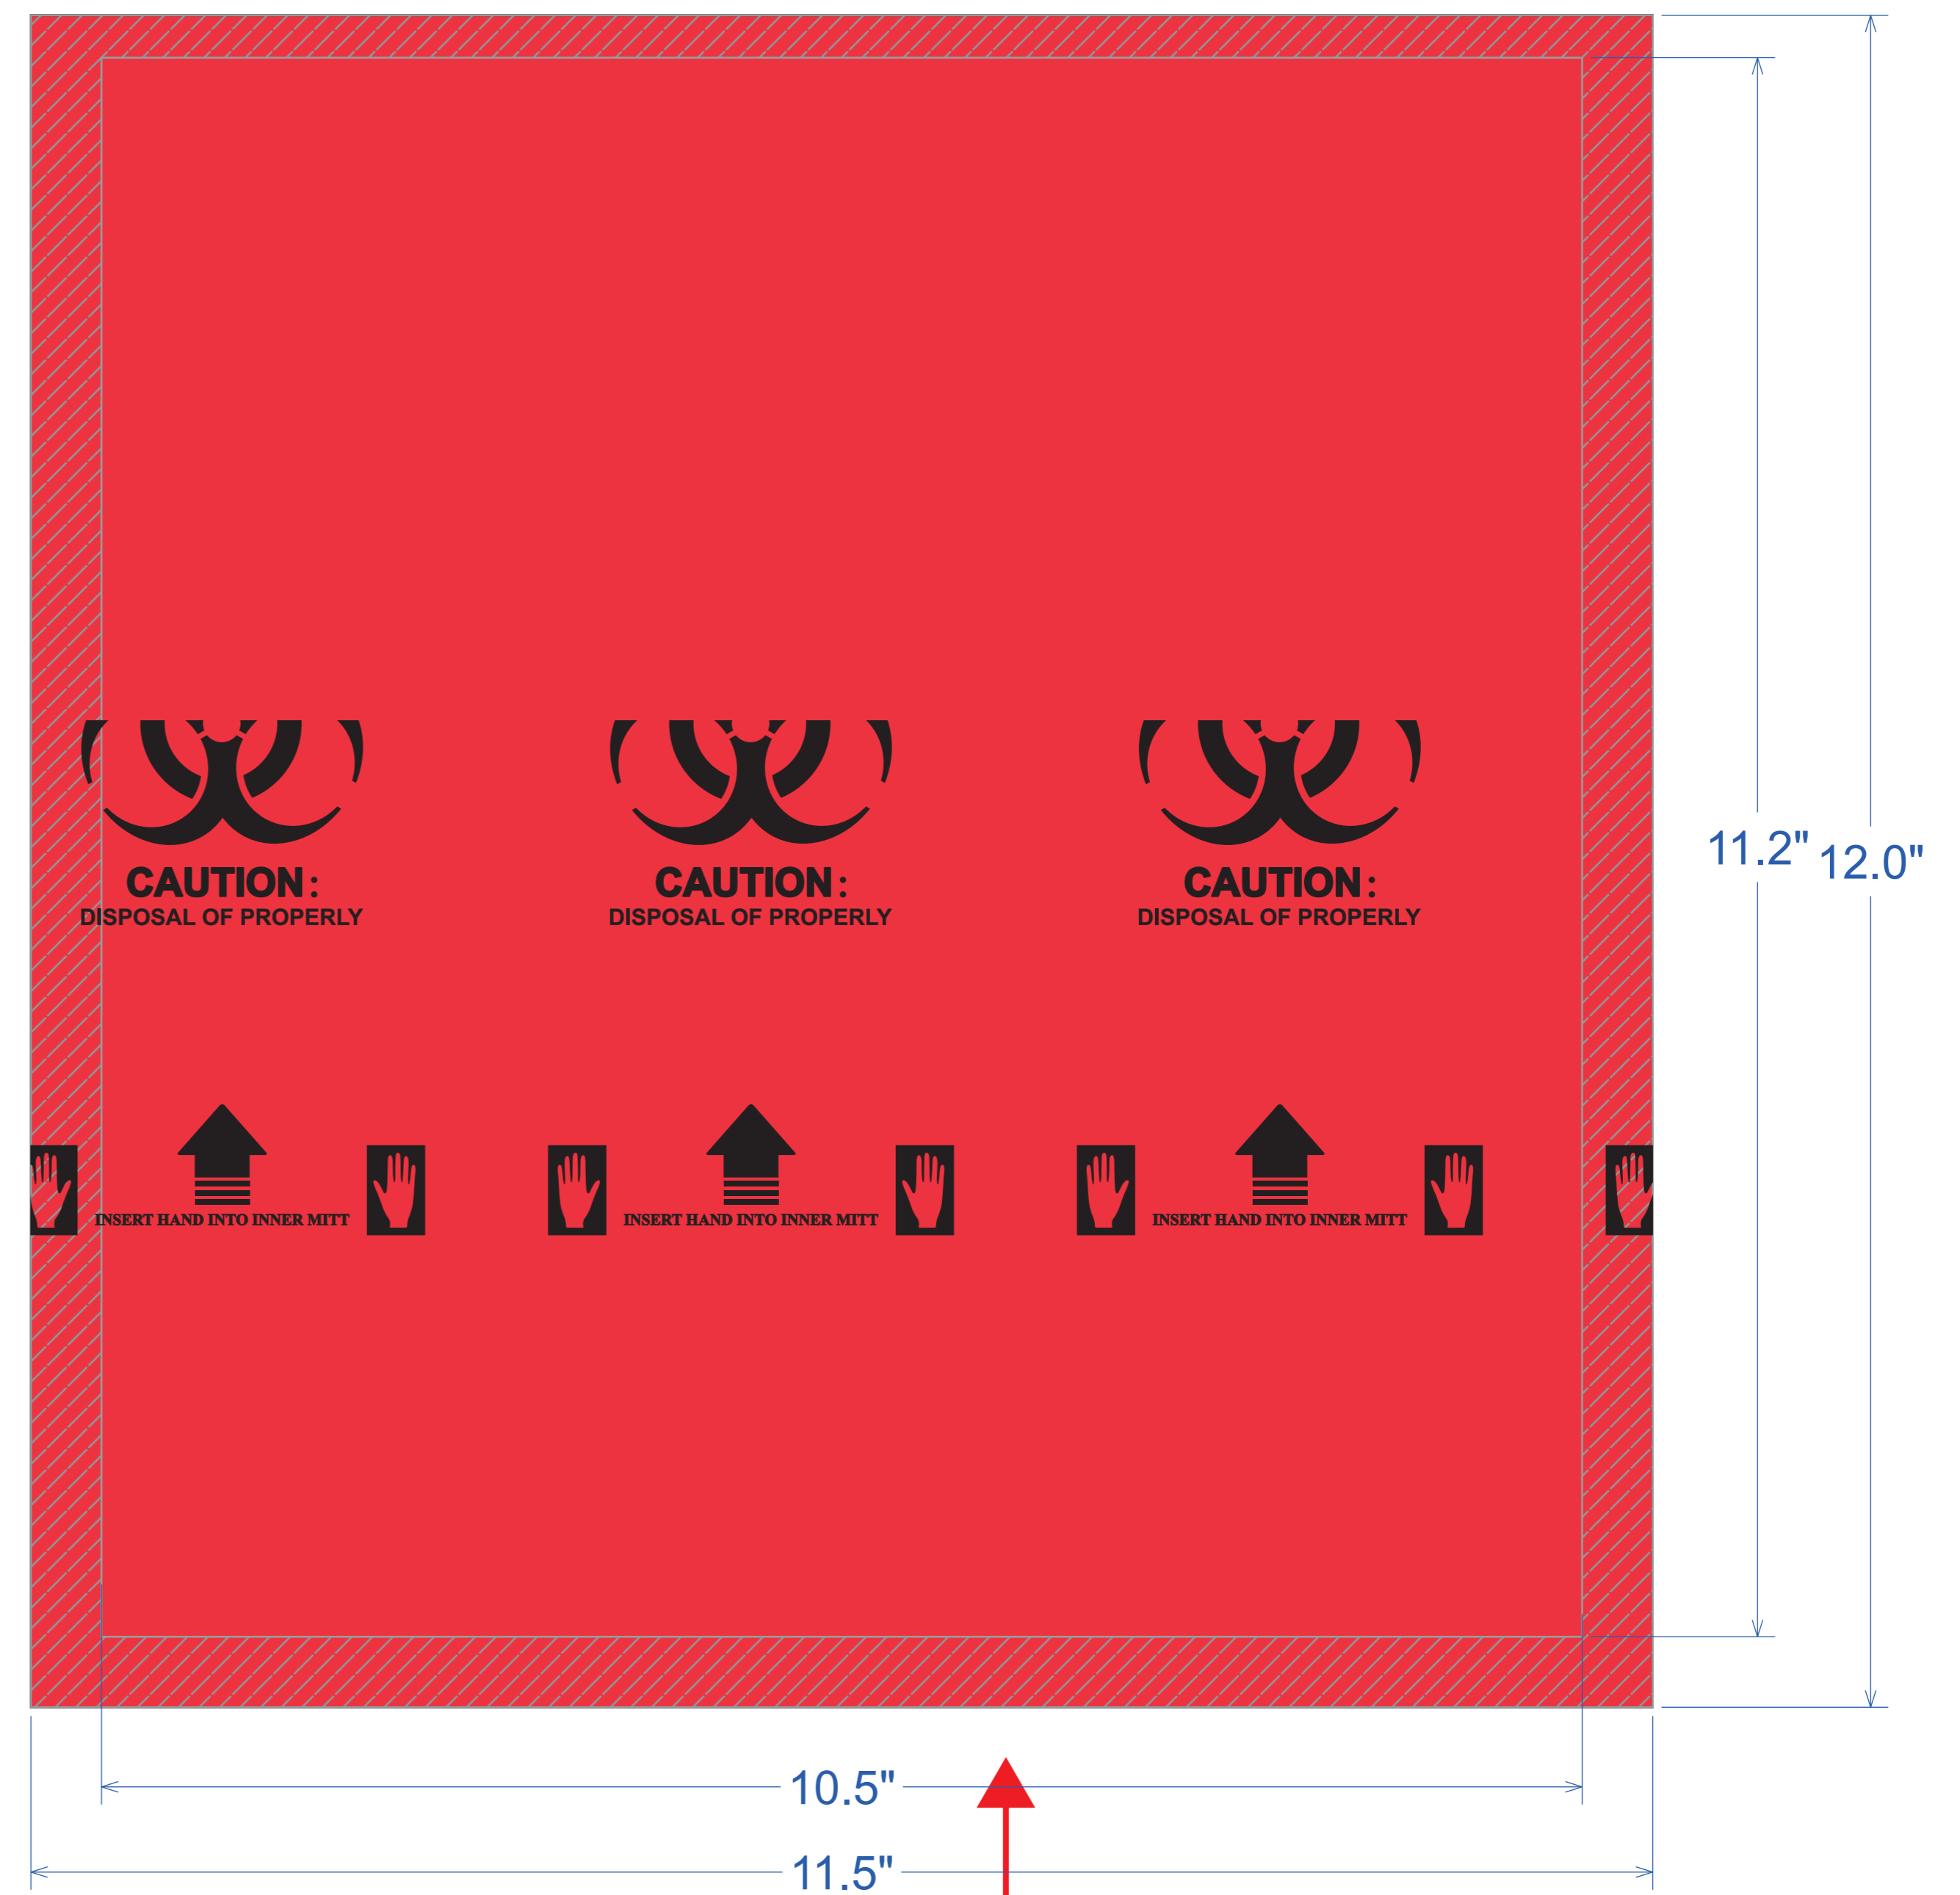

Safe Area, No Print

Self-adhesive Tape

Film Color - PANTONE 032 C

Outside

Inside

ONE COLOR RANDOMLY PRINTED ON THIS SIDE.