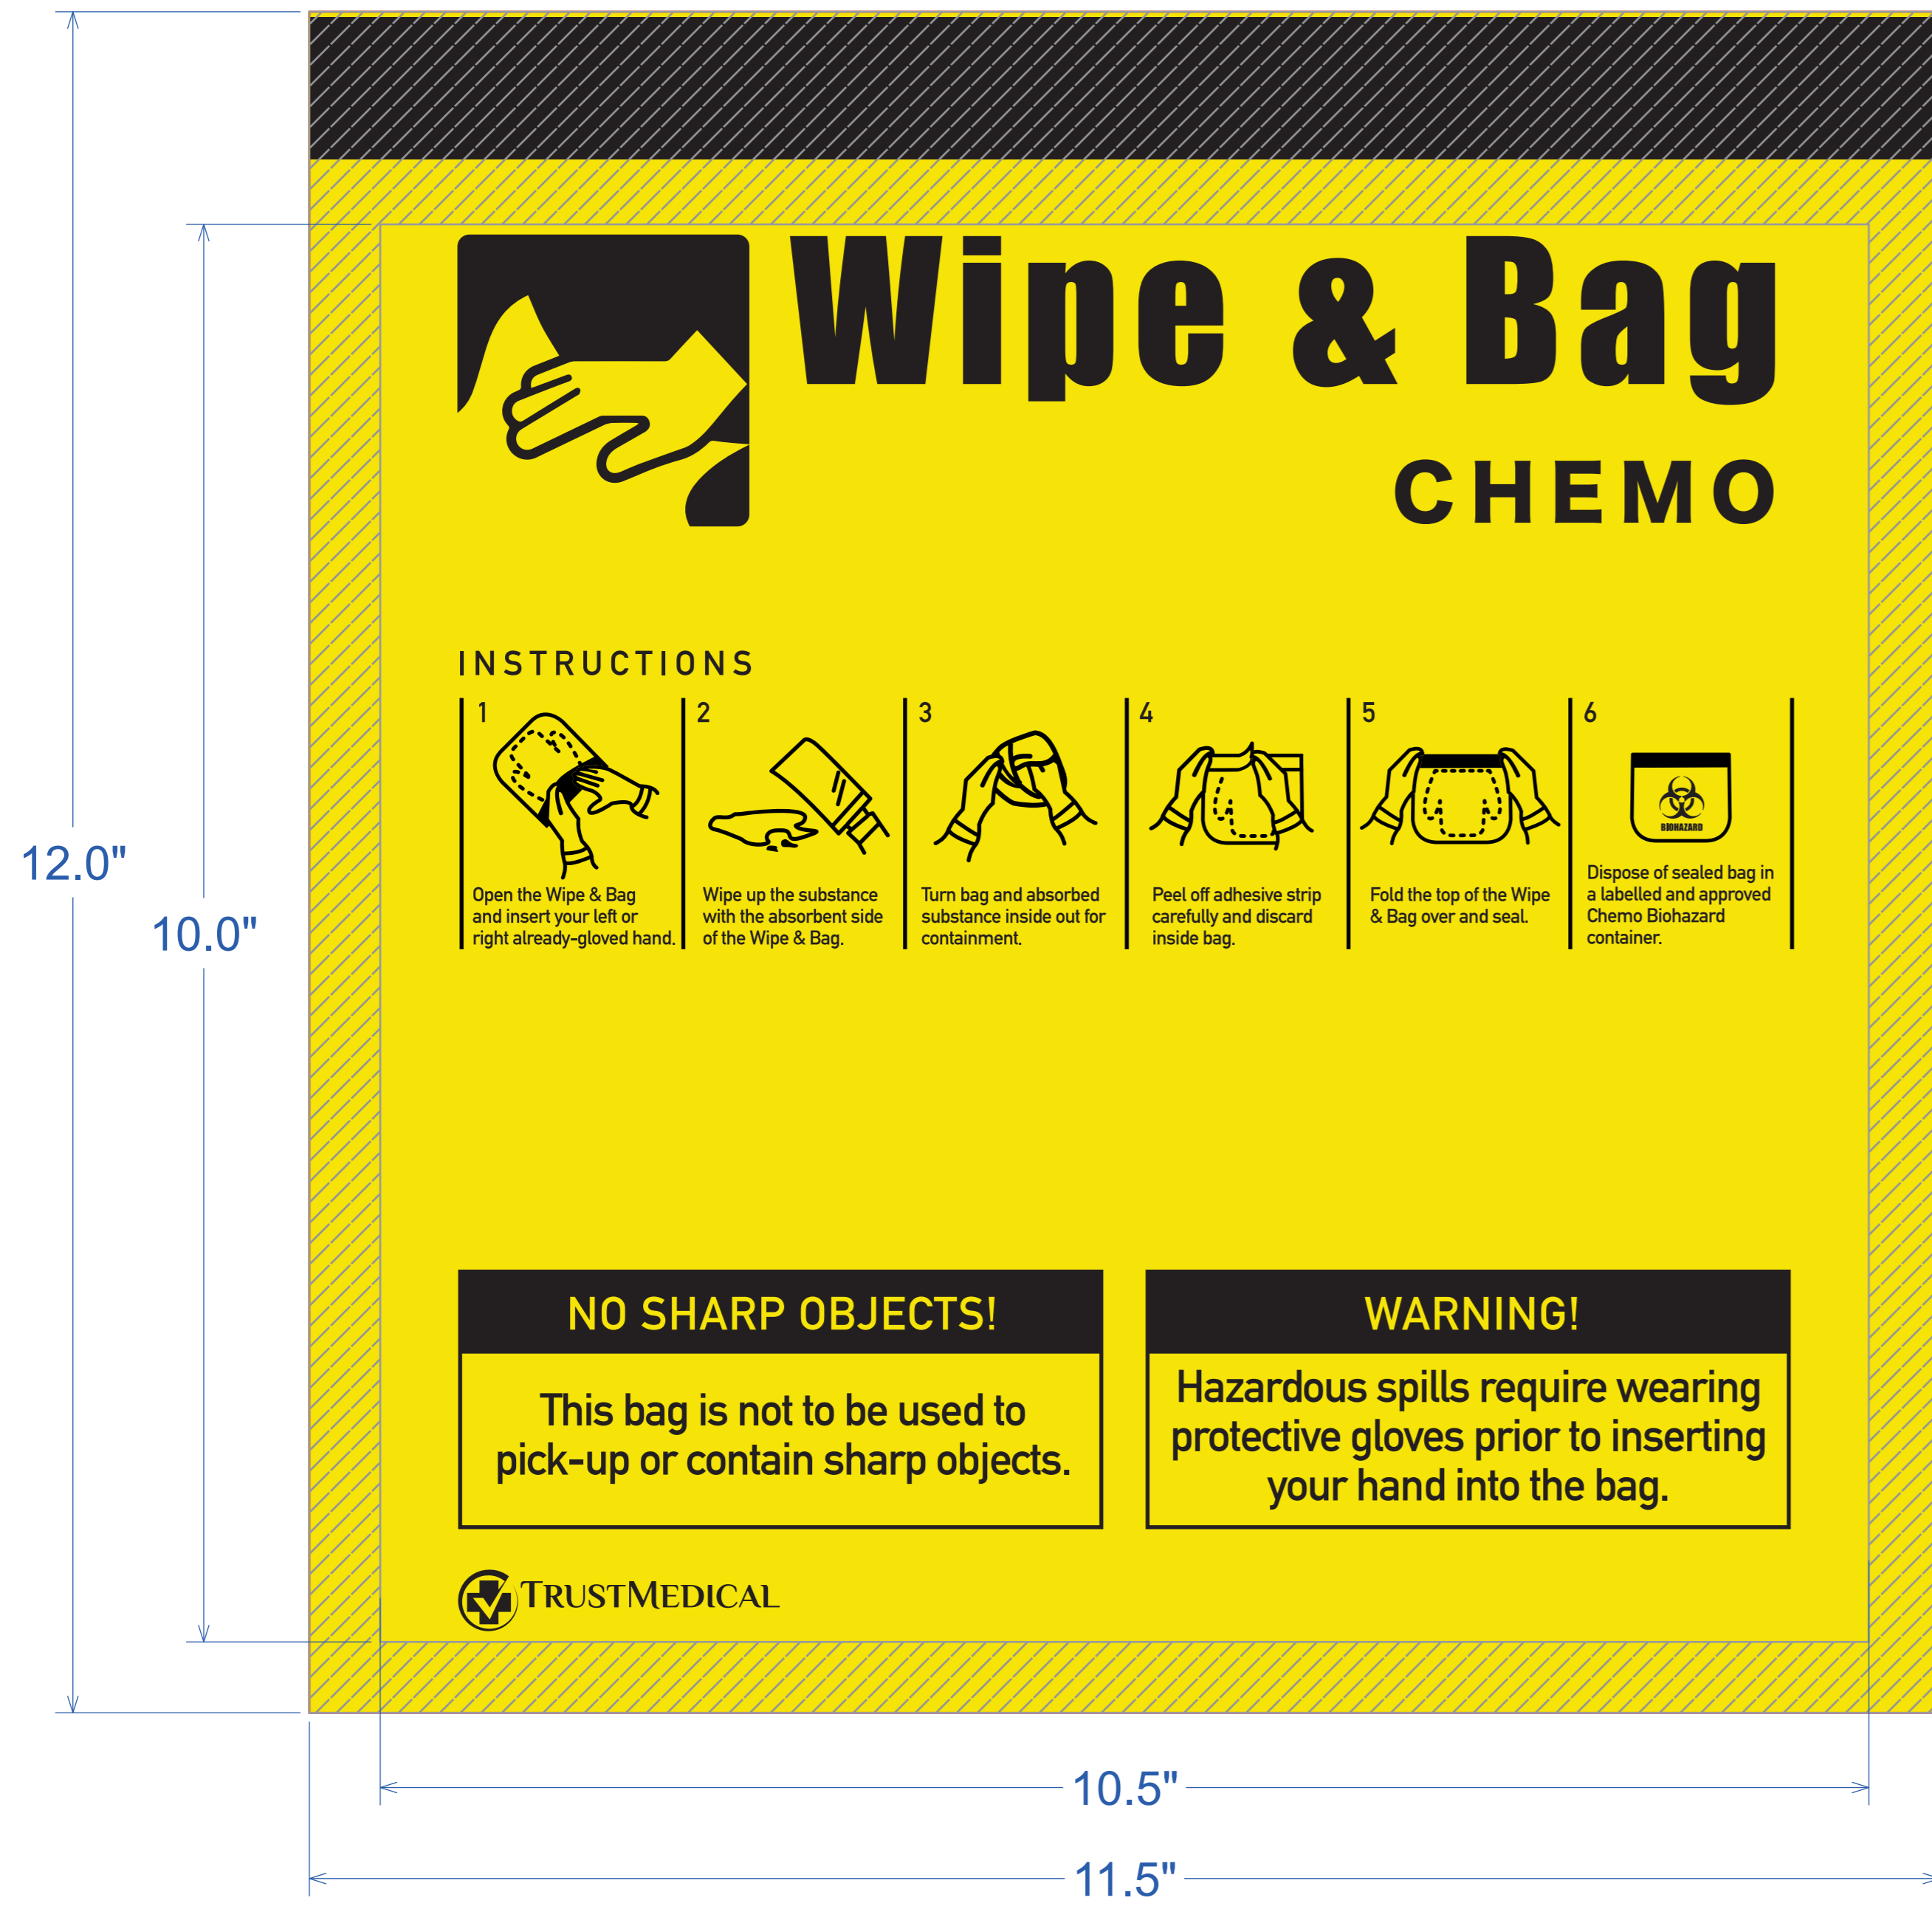

Safe Area, No Print

Self-adhesive Tape

Film Color - PANTONE 102 C

Outside

Inside

ONE COLOR RANDOMLY PRINTED ON THIS SIDE.