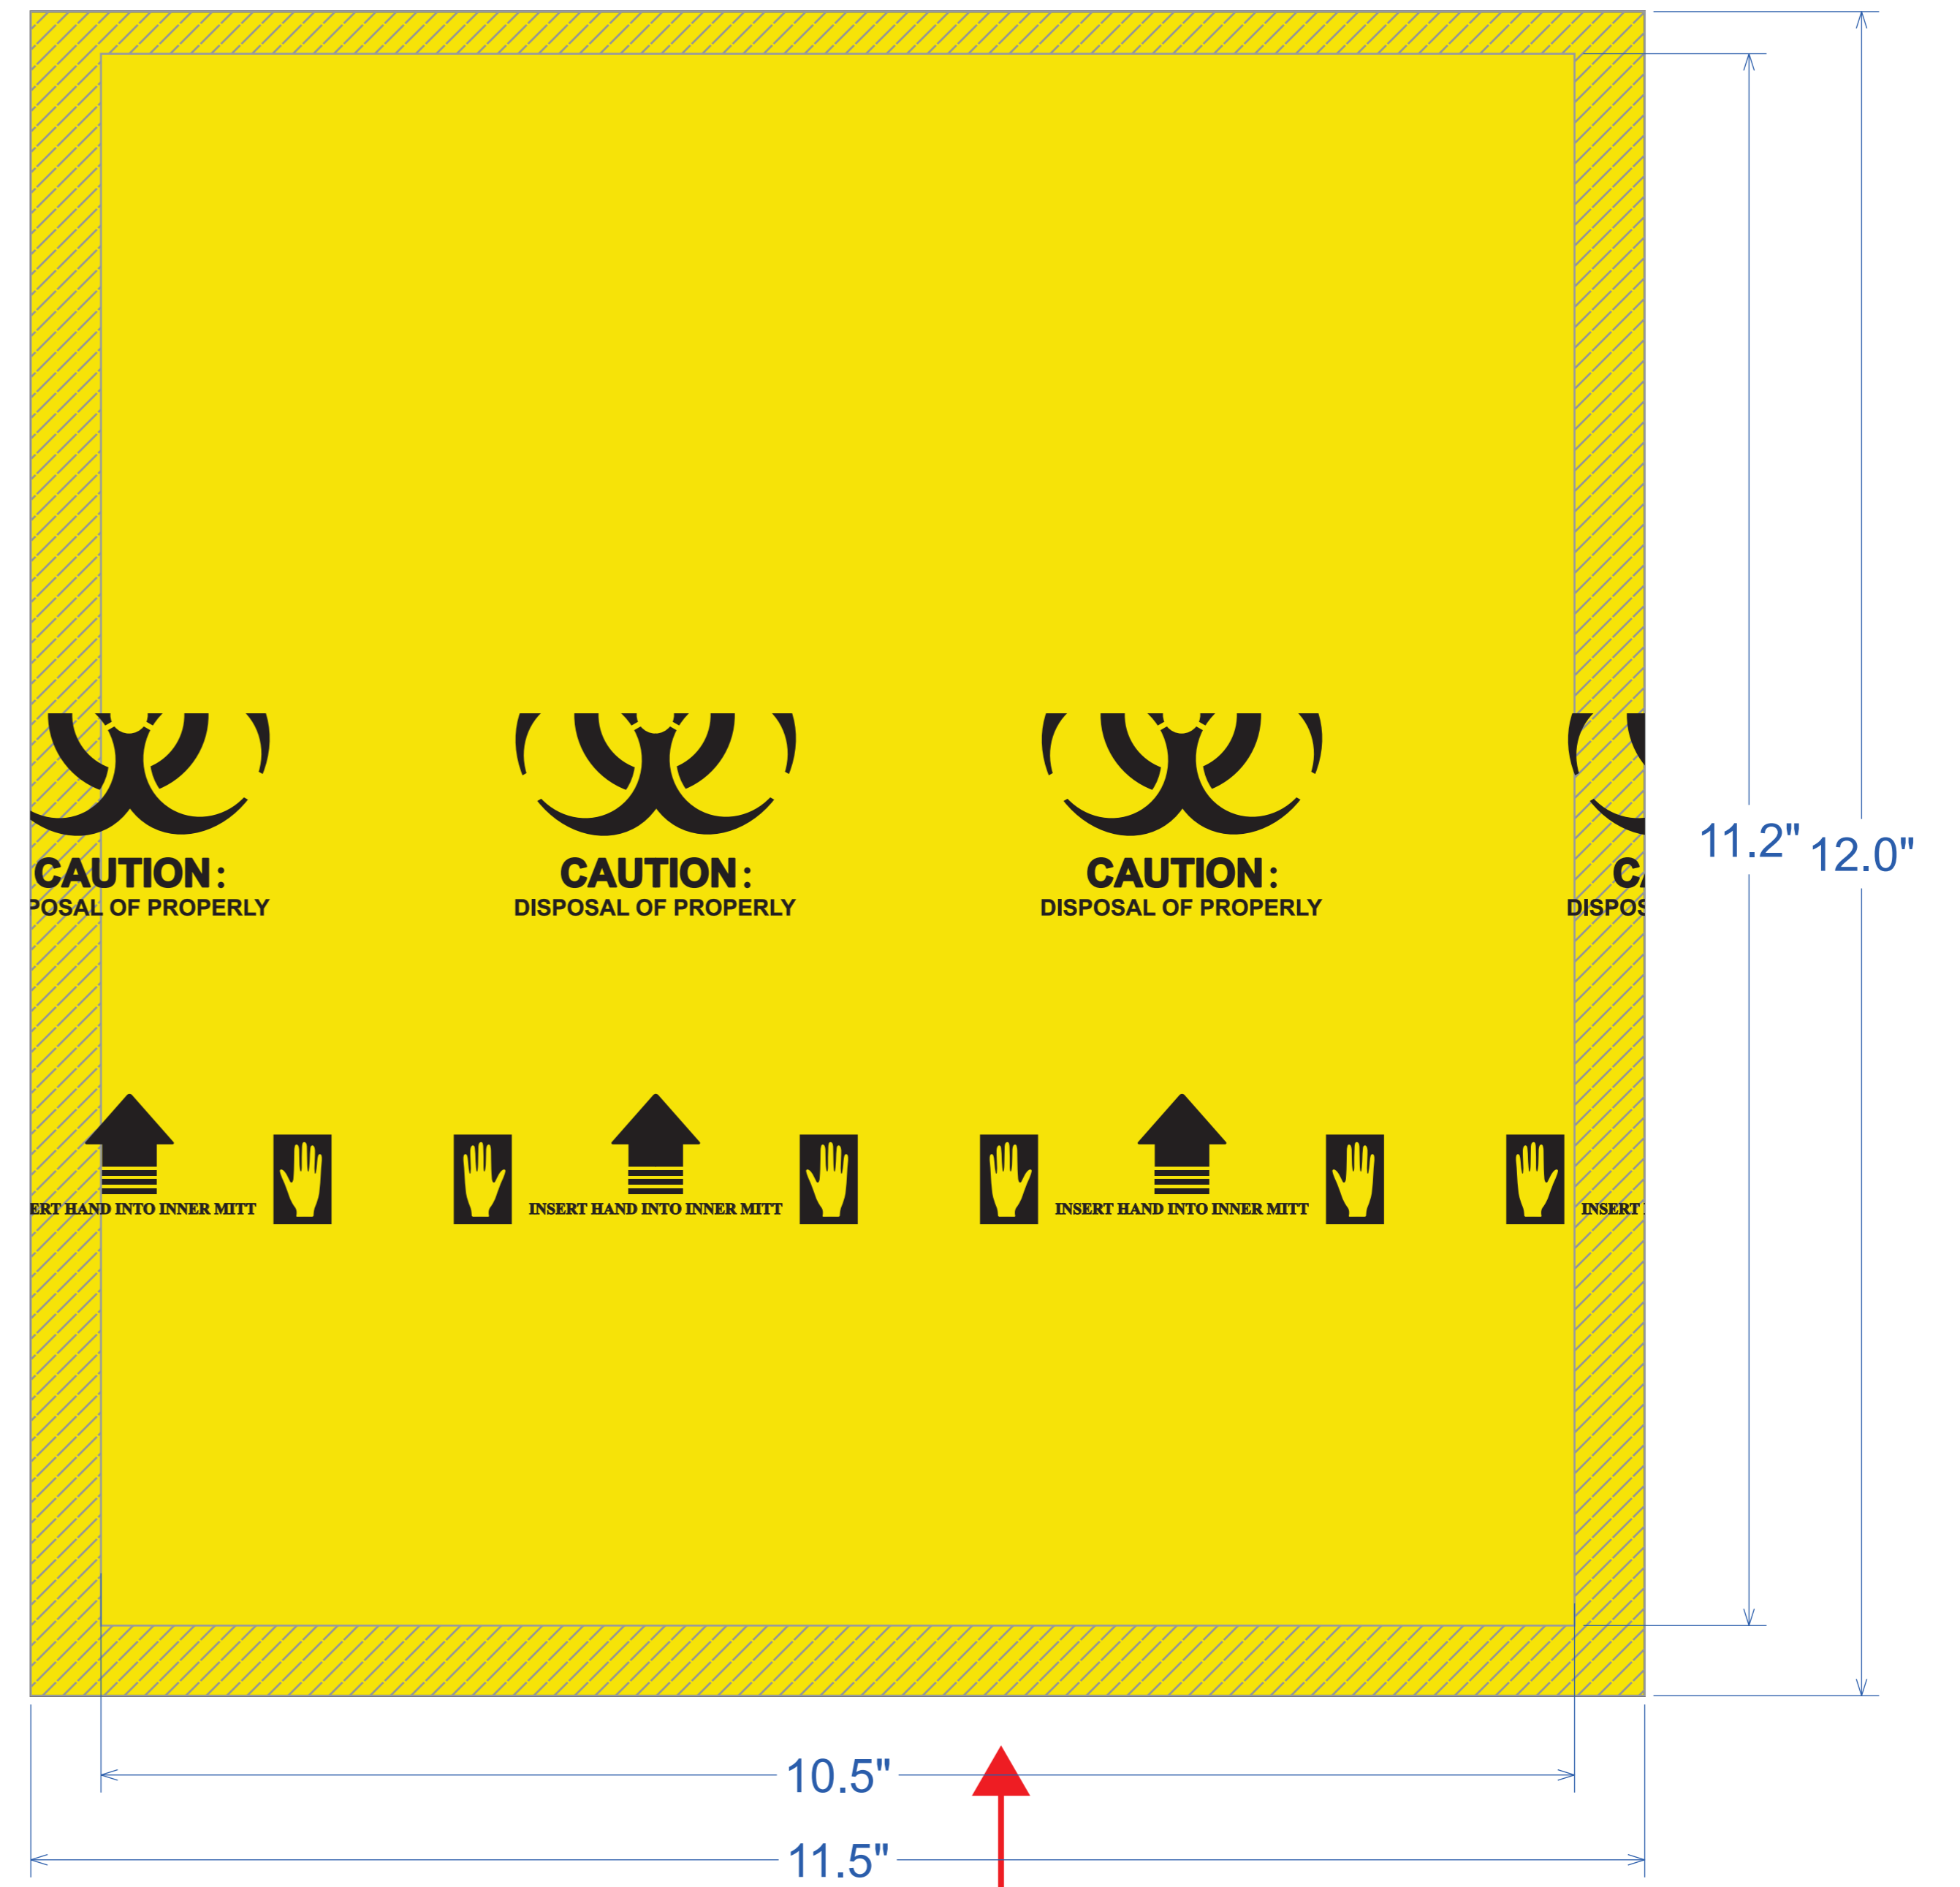

Safe Area, No Print

Self-adhesive Tape

Film Color - PANTONE 102 C

Outside

Inside

ONE COLOR RANDOMLY PRINTED ON THIS SIDE.